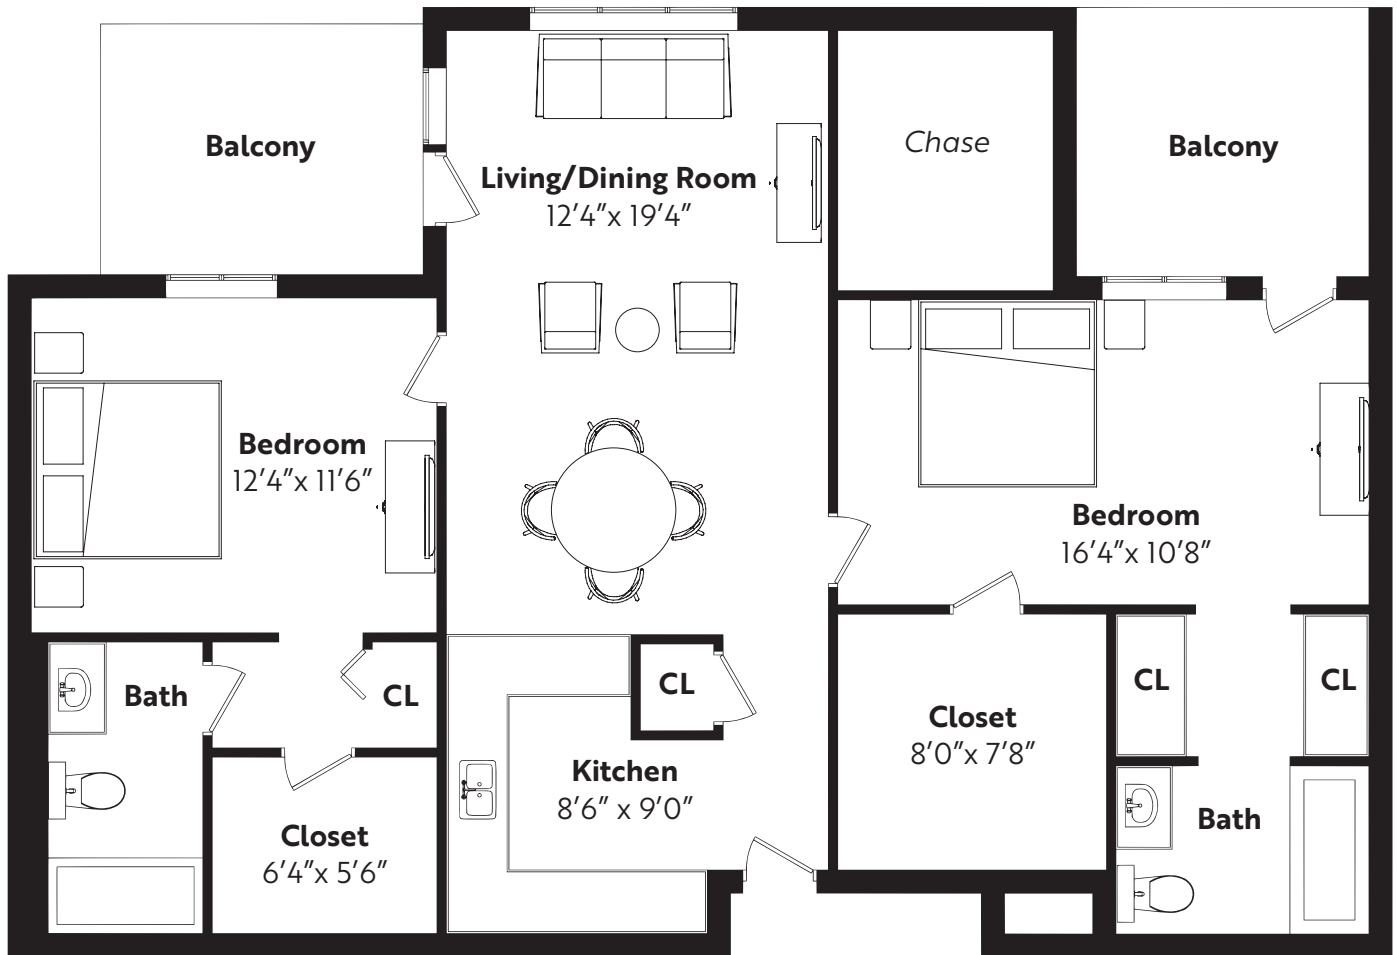

BROOKRIDGE
A THRIVEMORE COMMUNITY

Cedar

2 BEDROOM, 2 BATH APARTMENT • 1,050 SQ. FT.

View all plans by visiting
BrookridgeCommunity.org/floor-plans

All dimensions are approximate.