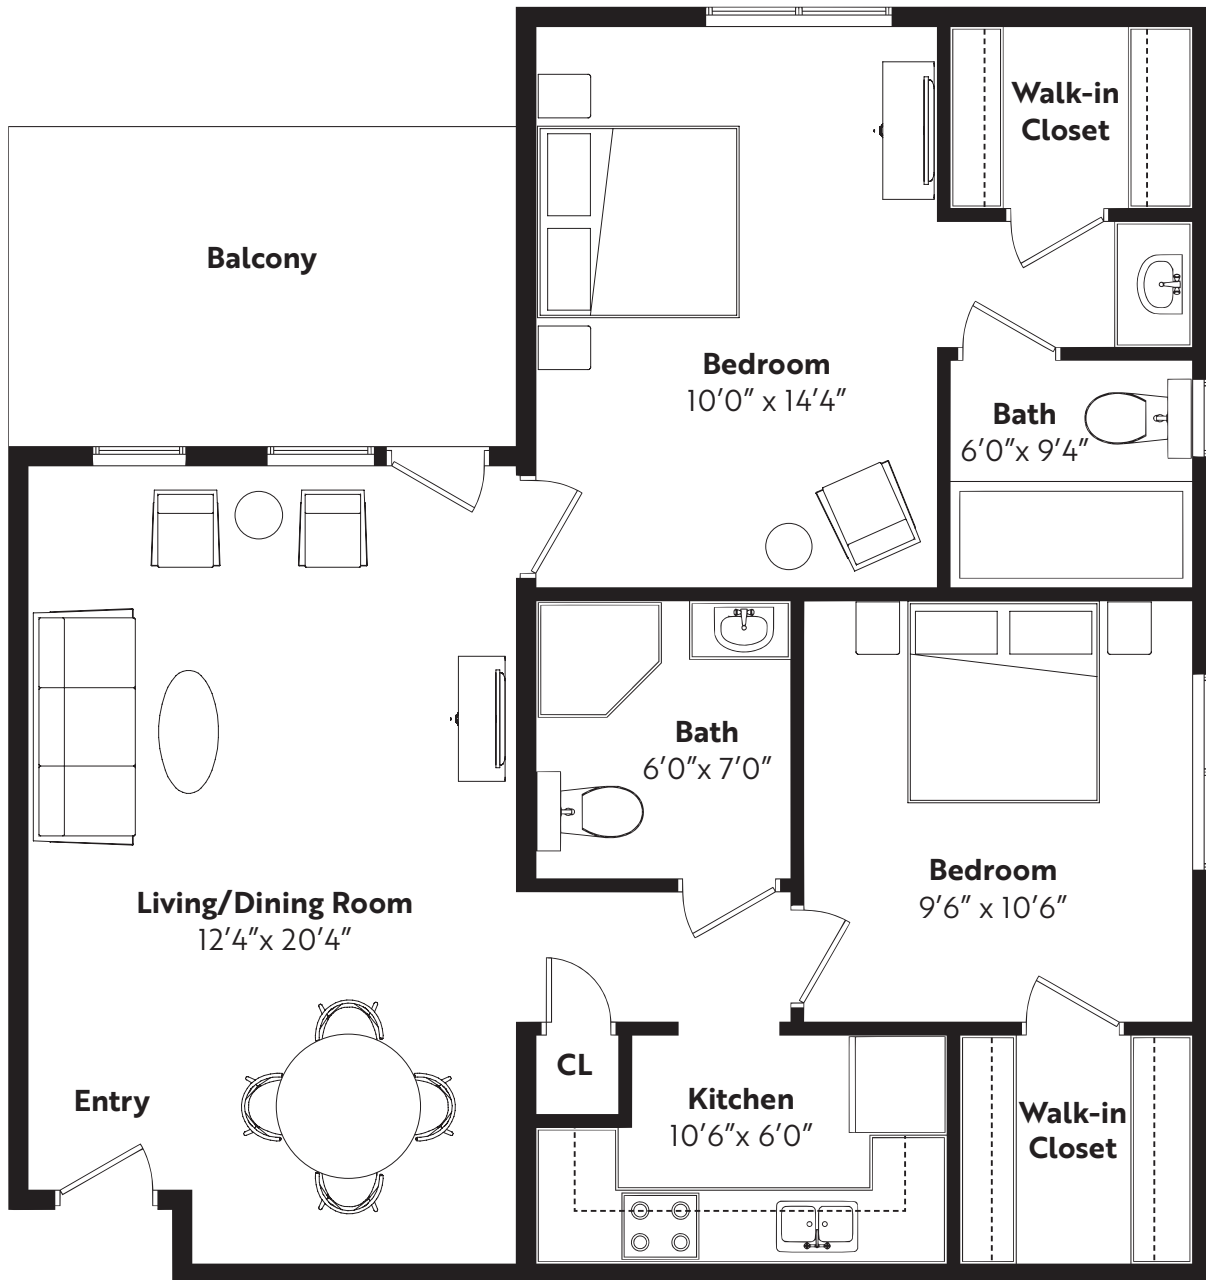

BROOKRIDGE
A THRIVEMORE COMMUNITY

Juniper

2 BEDROOM, 2 BATH APARTMENT • 900 SQ. FT.

View all plans by visiting
BrookridgeCommunity.org/floor-plans

All dimensions are approximate.