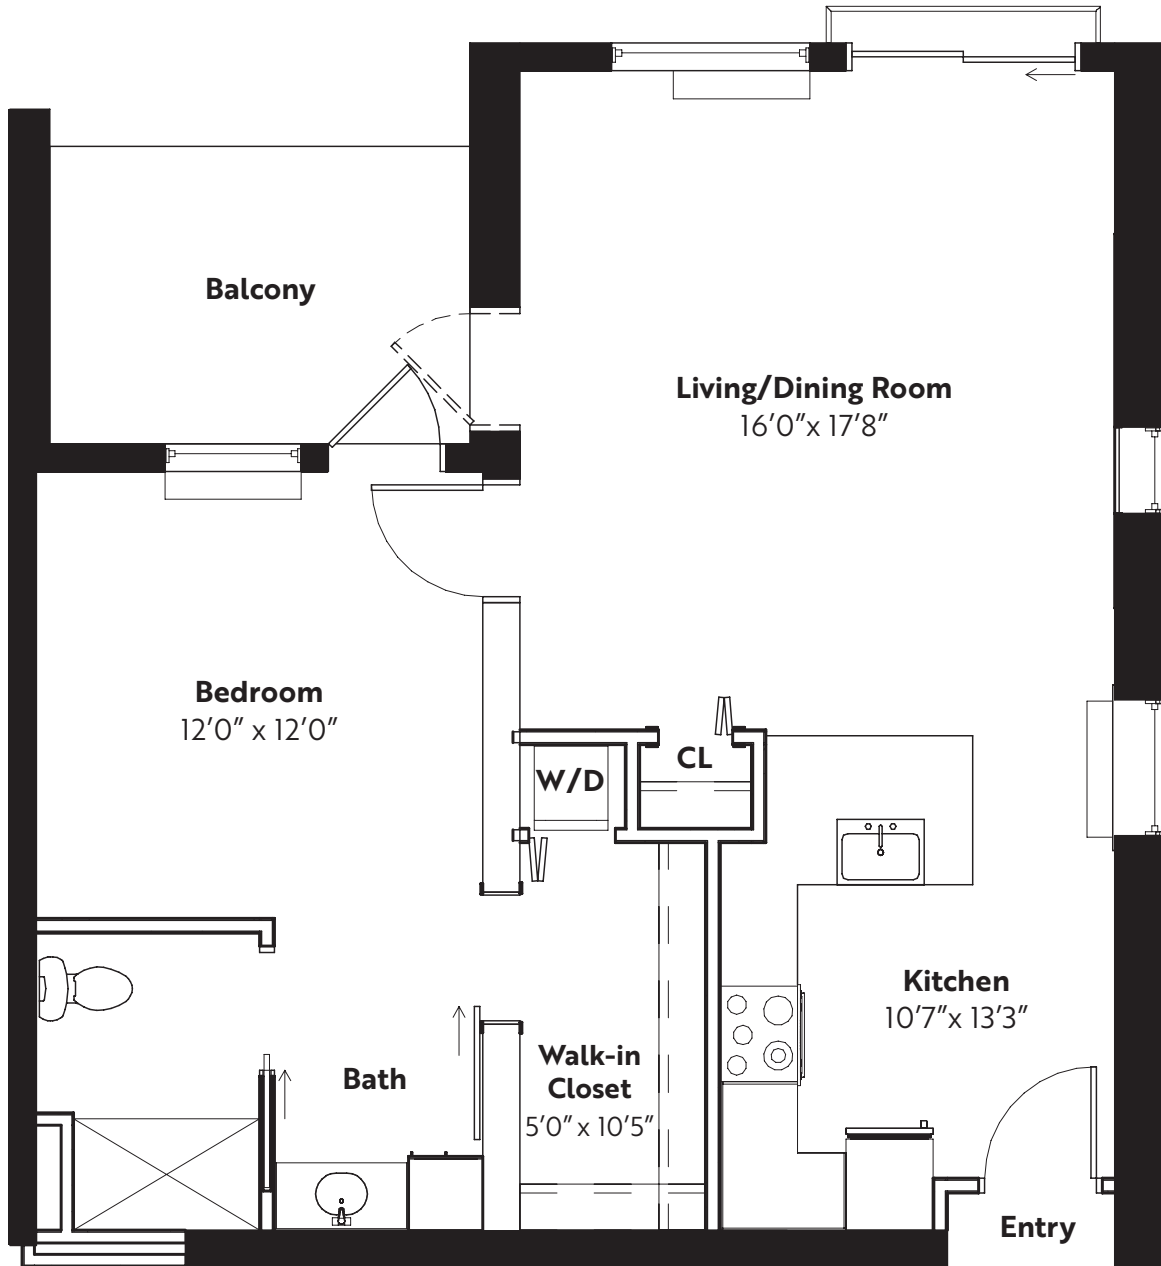

BROOKRIDGE
A THRIVEMORE COMMUNITY

Wisteria

1 BEDROOM, 1 BATH APARTMENT • 900 SQ. FT.

View all plans by visiting
BrookridgeCommunity.org/floor-plans

All dimensions are approximate.

BROOKRIDGE
A THRIVEMORE COMMUNITY

Wisteria

1 BEDROOM, 1 BATH APARTMENT • 900 SQ. FT.

View all plans by visiting
BrookridgeCommunity.org/floor-plans

All dimensions are approximate.

1199 HAYES FOREST DRIVE • WINSTON-SALEM, NC 27106