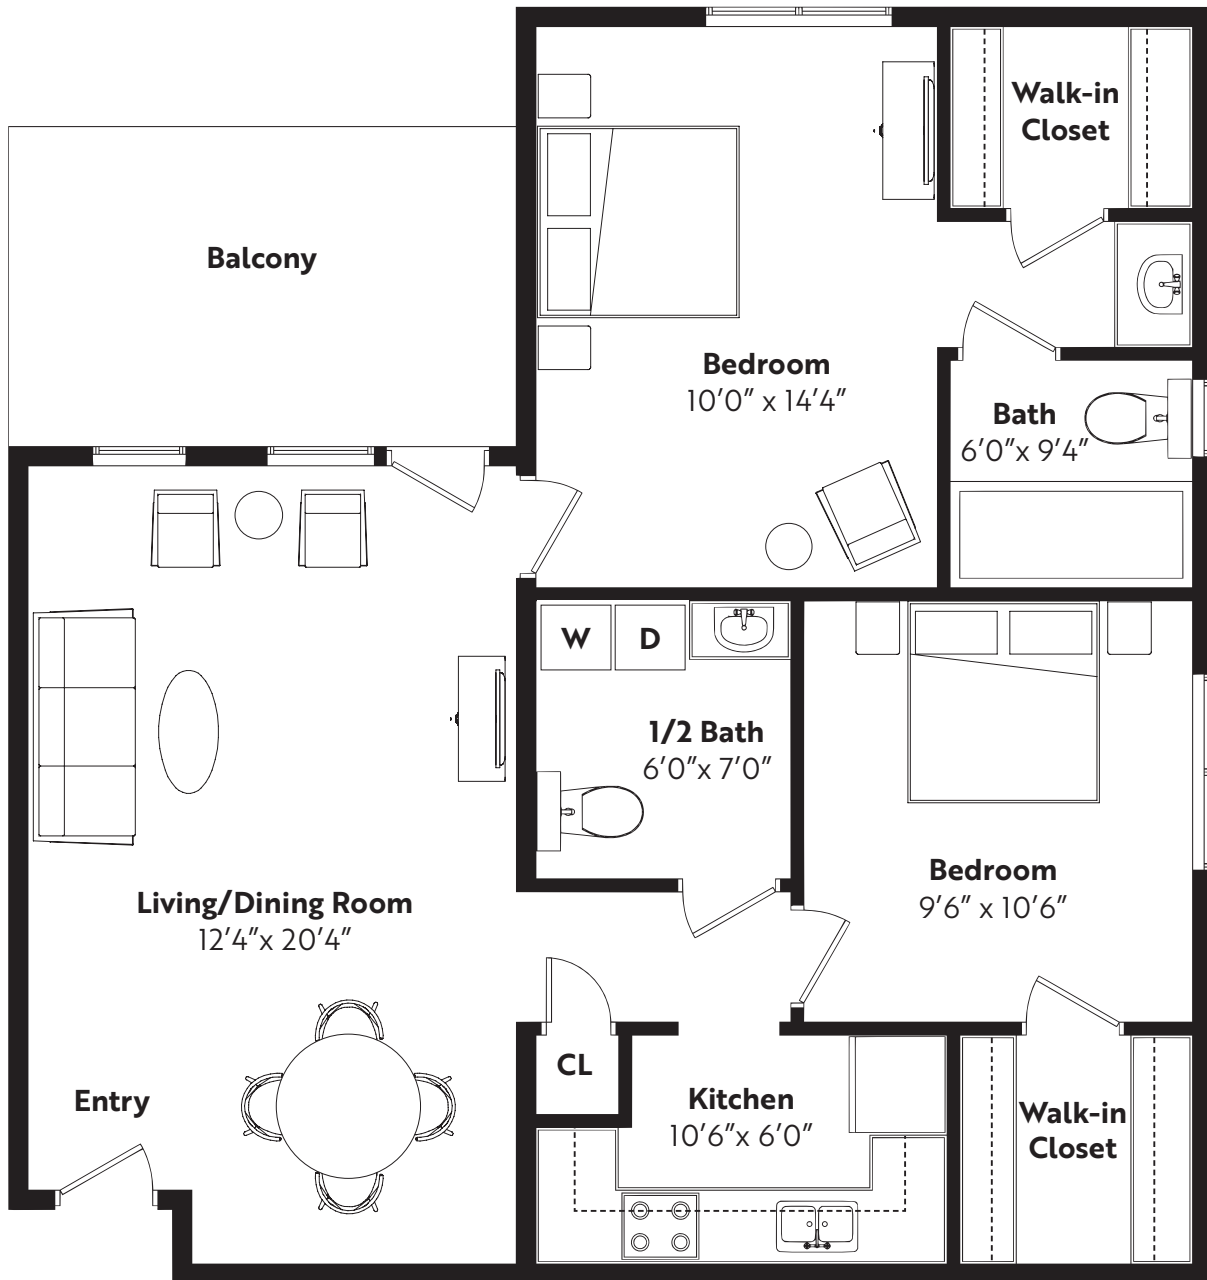

BROOKRIDGE
A THRIVEMORE COMMUNITY

Juniper

2 BEDROOM, 1.5 BATH APARTMENT • 900 SQ. FT.

View all plans by visiting
BrookridgeCommunity.org/floor-plans

All dimensions are approximate.